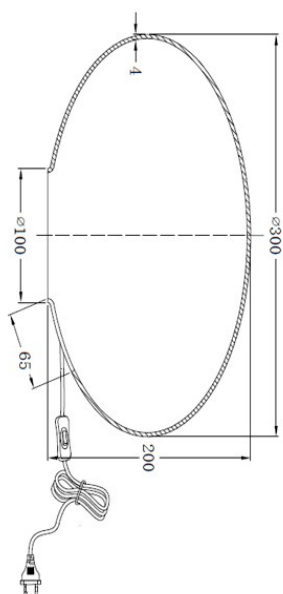

## Transformer

Transformer included	No
----------------------	----

## Technical properties

Socket 1	E14
Socket 1 Max Watt	25W
Socket 1 (V)	230V
Socket 1	1 pcs
Recommended bulb socket 1	LED filament globe
Bulb included	No
Switch position	Cable
Indoor/Outdoor	Indoor
Protection class	II
Material	Glass