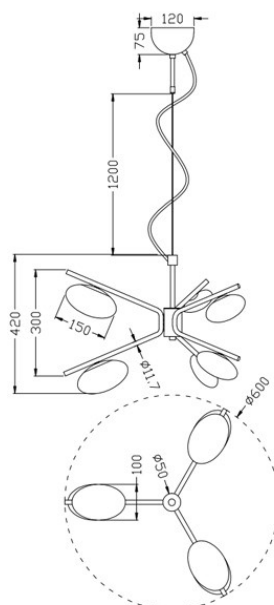

Product Specification: Imperia Hängeleuchte Mattschwarz

30.09.2022

4201900-4002

BY
RYDÉNS
GNOSJÖ - SWEDEN
SINCE 1958

LED

Bulb included	No

Shade

Shade material	Glass

Cable/Connection

Type of cable	Flat plastic

Cable length (cm)	1.4m

Dimmer

Dimmer included	No

Transformer

Transformer included	No

Technical properties

Socket 1	G9

Socket 1 Max Watt	3W

Socket 1 (V)	230V

Socket 1	6pcs

Recommended bulb socket 1	LED

Article number recommended bulb socket 1	1652690-7000

Bulb included	No

Indoor/Outdoor	Indoor

Protection class	I

Installation method	Ceiling hook

Material	Metal

byrydens.com
info@byrydens.se

AB Rydén i Gnosjö
Box138, SE-33523 Gnosjö, Sweden
Phone +46 (0) 370 33 30 40
info@byrydens.se
www.byrydens.com