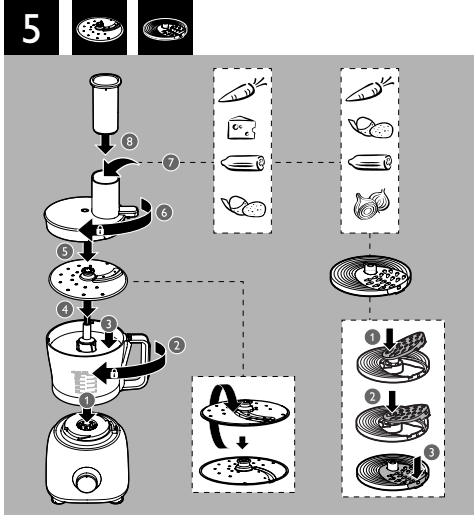

HR7627
HR7628
HR7629

EN User manual
DE Benutzerhandbuch

FR Mode d'emploi
TR Kullanım kılavuzu

PHILIPS

			 (MAX)	 (MAX)	
			5 x 1 sec	500 g	P
			5 x 1 sec	500 g	P/2
			30 sec	50 g	P
			60 sec	250 g	2
			45 sec	250 g	2
			30 sec	200 g	2
			2-3 min	500 g	1
				360 ml	
			60-180 sec	350 ml	1
			60-180 sec	4 pcs	1
			30 sec	500 g	1
			30 sec	500 g	1
			30 sec	2 pcs	1
			30 sec	300 g	1
			30 sec	500 g	1
			30 sec	200 g	1
			30 sec	2 pcs	1
			30 sec	500 g	1
			4 min	1 kg	1
			20 sec	500 g	1
			1 min	1 L	2
			1 min	1 L	2
			1 min	1 L	2
			P x 9	6 x	P
			3 min	400 g / 600 ml	2

9

	✓	✓	✗		✓	✓	✓
	✓	✓	✗		✓	✓	✗
	✓	✓	✓		✓	✓	✗
	✓	✓	✗		✓	✓	✓
	✓	✓	✗		✗	✗	✓