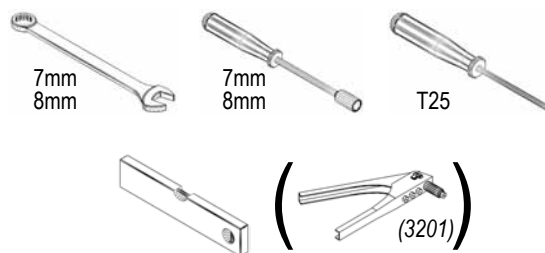

Item No.	Part	Sect. Ref.	Size mm	Quantity 858			
				Basic	Ext.	Curve	Round
3201		- (2)	Ø4.8 x 6	150x	50x	100x	100x
3202		2	M5	-	4x	4x	-
3203		2	M5	-	4x	4x	-
3204		2	M3	-	4x	4x	-
3205		1 2	1000	-	2x	2x	-
3220		1 2	900 x 858	2x	2x	2x	-

Item No.	Part	Sect. Ref.	Size mm	Quantity 858			
				Basic	Ext.	Curve	Round
3225		1 2	459 x 858	4x	-	1x	4x
3230		1 2	459 X 858	-	-	1x	-
3324		2	M5 x 7	150x	50x	100x	100x
3325		2	Ø9.5/5.5	300x	100x	200x	200x
3326		2	M5	150x	50x	100x	100x
7395		2	Ø12/6.5	-	4x	4x	-

E.P.H. Schmidt u. Co. GmbH
Hoefkerstrasse 30
44149 Dortmund
Postfach 170163
44060 Dortmund
Deutschland
Tel.: +49 231 941655 0
Fax: +49 231 941655 99
www.eph-schmidt.de
verkauf@eph-schmidt.de

OPJ A/S
Volderslevvej 36 A
5260 Odense S
Danmark
Tel.: +45 66 15 10 30
Fax: +45 66 15 00 84
www.opj.dk
opj@opj.dk