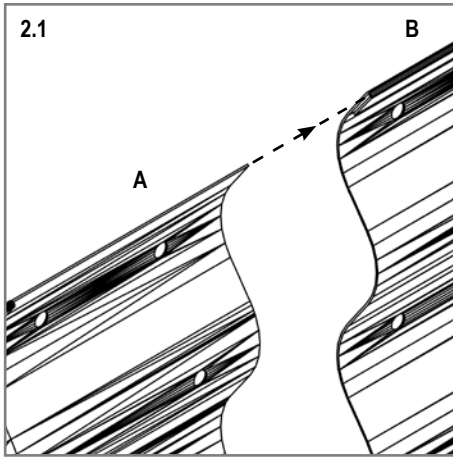

**EXTENSION 858
(+ BASIC 858)**

**CURVE 858
(+ BASIC 858)**

ROUND 858

VM0030gb-R

2

7mm
8mm

7mm
8mm

T25

VM0030gb-R

Item No.	Part	Sect. Ref.	Size mm	Quantity 858			
				Basic	Ext.	Curve	Round
3201		- (2)	Ø4.8 x 6	150x	50x	100x	100x
3202		2	M5	-	4x	4x	-
3203		2	M5	-	4x	4x	-
3204		2	M3	-	4x	4x	-
3205		1 2	1000	-	2x	2x	-
3220		1 2	900 x 858	2x	2x	2x	-

Item No.	Part	Sect. Ref.	Size mm	Quantity 858			
				Basic	Ext.	Curve	Round
3225		1 2	459 x 858	4x	-	1x	4x
3230		1 2	459 X 858	-	-	1x	-
3324		2	M5 x 7	150x	50x	100x	100x
3325		2	Ø9.5/5.5	300x	100x	200x	200x
3326		2	M5	150x	50x	100x	100x
7395		2	Ø12/6.5	-	4x	4x	-