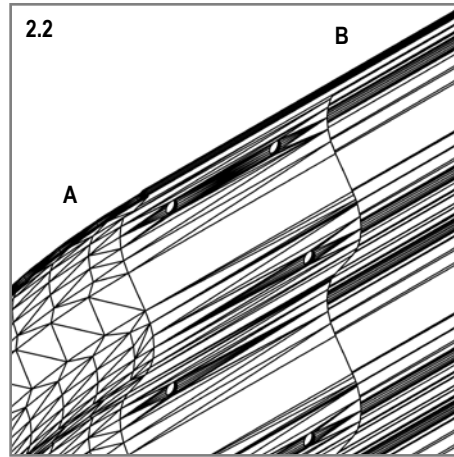

**EXTENSION 858
(+ BASIC 858)**

**CURVE 858
(+ BASIC 858)**

ROUND 858

VM0030gb-R

2

7mm
8mm

7mm
8mm

T25

VM0030gb-R

Item No.	Part	Sect. Ref.	Size mm	Quantity 858			
				Basic	Ext.	Curve	Round
3201		- (2)	Ø4.8 x 6	150x	50x	100x	100x
3202		2	M5	-	4x	4x	-
3203		2	M5	-	4x	4x	-
3204		2	M3	-	4x	4x	-
3205		1 2	1000	-	2x	2x	-
3220		1 2	900 x 858	2x	2x	2x	-

Item No.	Part	Sect. Ref.	Size mm	Quantity 858			
				Basic	Ext.	Curve	Round
3225		1 2	459 x 858	4x	-	1x	4x
3230		1 2	459 X 858	-	-	1x	-
3324		2	M5 x 7	150x	50x	100x	100x
3325		2	Ø9.5/5.5	300x	100x	200x	200x
3326		2	M5	150x	50x	100x	100x
7395		2	Ø12/6.5	-	4x	4x	-