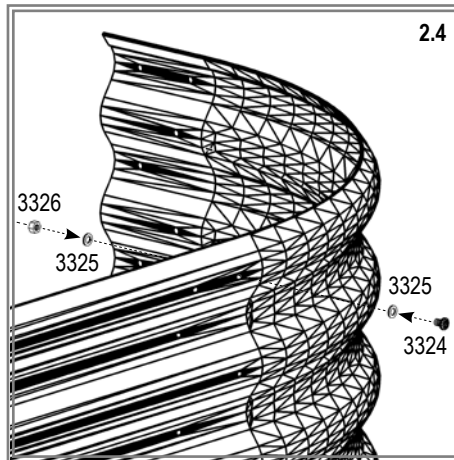

VM0030gb-R

- BASIC 858

- EXTENSION 858

- CURVE 858

- ROUND 858

1

BASIC 858

3225

**EXTENSION 858
(+ BASIC 858)**

**CURVE 858
(+ BASIC 858)**

ROUND 858

VM0030gb-R

2

7mm
8mm

7mm
8mm

T25

VM0030gb-R

Item No.	Part	Sect. Ref.	Size mm	Quantity 858			
				Basic	Ext.	Curve	Round
3201		- (2)	Ø4.8 x 6	150x	50x	100x	100x
3202		2	M5	-	4x	4x	-
3203		2	M5	-	4x	4x	-
3204		2	M3	-	4x	4x	-
3205		1 2	1000	-	2x	2x	-
3220		1 2	900 x 858	2x	2x	2x	-

Item No.	Part	Sect. Ref.	Size mm	Quantity 858			
				Basic	Ext.	Curve	Round
3225		1 2	459 x 858	4x	-	1x	4x
3230		1 2	459 X 858	-	-	1x	-
3324		2	M5 x 7	150x	50x	100x	100x
3325		2	Ø9.5/5.5	300x	100x	200x	200x
3326		2	M5	150x	50x	100x	100x
7395		2	Ø12/6.5	-	4x	4x	-