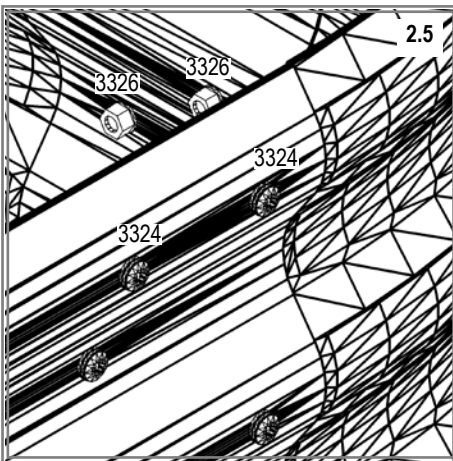

**EXTENSION 858
(+ BASIC 858)**

**CURVE 858
(+ BASIC 858)**

ROUND 858

VM0030gb-R

2

7mm
8mm

7mm
8mm

T25

VM0030gb-R

Item No.	Part	Sect. Ref.	Size mm	Quantity 858			
				Basic	Ext.	Curve	Round
3201		- (2)	Ø4.8 x 6	150x	50x	100x	100x
3202		2	M5	-	4x	4x	-
3203		2	M5	-	4x	4x	-
3204		2	M3	-	4x	4x	-
3205		1 2	1000	-	2x	2x	-
3220		1 2	900 x 858	2x	2x	2x	-

Item No.	Part	Sect. Ref.	Size mm	Quantity 858			
				Basic	Ext.	Curve	Round
3225		1 2	459 x 858	4x	-	1x	4x
3230		1 2	459 X 858	-	-	1x	-
3324		2	M5 x 7	150x	50x	100x	100x
3325		2	Ø9.5/5.5	300x	100x	200x	200x
3326		2	M5	150x	50x	100x	100x
7395		2	Ø12/6.5	-	4x	4x	-