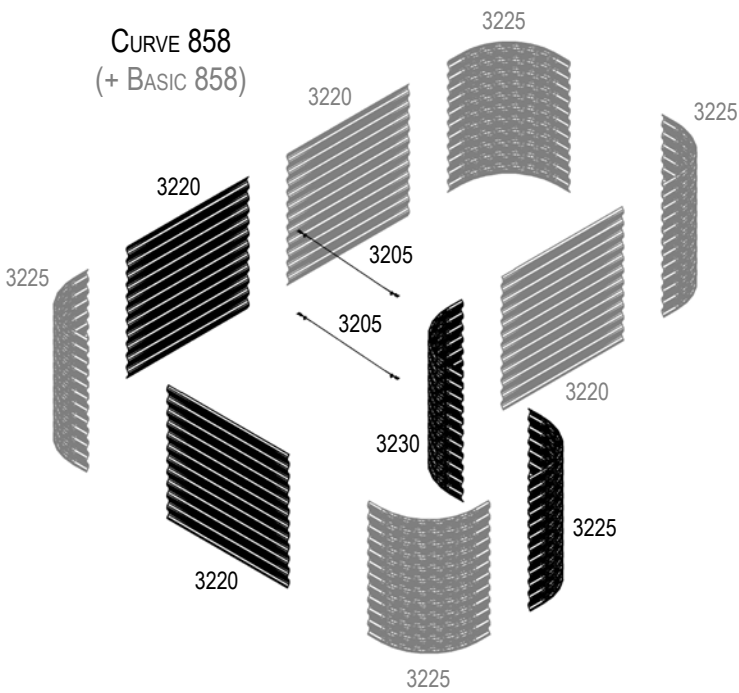

VM0030gb-R

- BASIC 858

- EXTENSION 858

- CURVE 858

- ROUND 858

1

BASIC 858

3225

**EXTENSION 858
(+ BASIC 858)**

**CURVE 858
(+ BASIC 858)**

ROUND 858

VM0030gb-R

2

7mm
8mm

7mm
8mm

T25

VM0030gb-R

Item No.	Part	Sect. Ref.	Size mm	Quantity 858			
				Basic	Ext.	Curve	Round
3201		- (2)	Ø4.8 x 6	150x	50x	100x	100x
3202		2	M5	-	4x	4x	-
3203		2	M5	-	4x	4x	-
3204		2	M3	-	4x	4x	-
3205		1 2	1000	-	2x	2x	-
3220		1 2	900 x 858	2x	2x	2x	-

Item No.	Part	Sect. Ref.	Size mm	Quantity 858			
				Basic	Ext.	Curve	Round
3225		1 2	459 x 858	4x	-	1x	4x
3230		1 2	459 X 858	-	-	1x	-
3324		2	M5 x 7	150x	50x	100x	100x
3325		2	Ø9.5/5.5	300x	100x	200x	200x
3326		2	M5	150x	50x	100x	100x
7395		2	Ø12/6.5	-	4x	4x	-