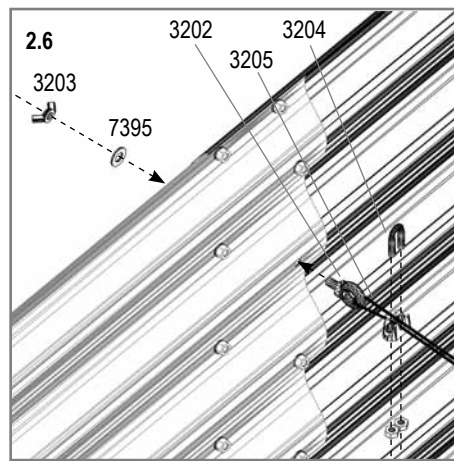

**EXTENSION 858
(+ BASIC 858)**

**CURVE 858
(+ BASIC 858)**

ROUND 858

VM0030gb-R

2

7mm
8mm

7mm
8mm

T25

VM0030gb-R

Item No.	Part	Sect. Ref.	Size mm	Quantity 858			
				Basic	Ext.	Curve	Round
3201		- (2)	Ø4.8 x 6	150x	50x	100x	100x
3202		2	M5	-	4x	4x	-
3203		2	M5	-	4x	4x	-
3204		2	M3	-	4x	4x	-
3205		1 2	1000	-	2x	2x	-
3220		1 2	900 x 858	2x	2x	2x	-

Item No.	Part	Sect. Ref.	Size mm	Quantity 858			
				Basic	Ext.	Curve	Round
3225		1 2	459 x 858	4x	-	1x	4x
3230		1 2	459 X 858	-	-	1x	-
3324		2	M5 x 7	150x	50x	100x	100x
3325		2	Ø9.5/5.5	300x	100x	200x	200x
3326		2	M5	150x	50x	100x	100x
7395		2	Ø12/6.5	-	4x	4x	-