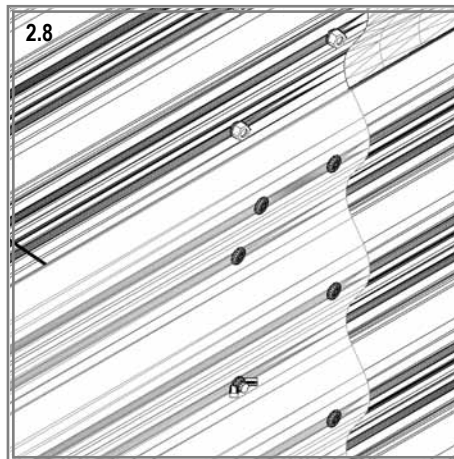

**EXTENSION 858
(+ BASIC 858)**

**CURVE 858
(+ BASIC 858)**

ROUND 858

VM0030gb-R

2

7mm
8mm

7mm
8mm

T25

VM0030gb-R

Item No.	Part	Sect. Ref.	Size mm	Quantity 858			
				Basic	Ext.	Curve	Round
3201		- (2)	Ø4.8 x 6	150x	50x	100x	100x
3202		2	M5	-	4x	4x	-
3203		2	M5	-	4x	4x	-
3204		2	M3	-	4x	4x	-
3205		1 2	1000	-	2x	2x	-
3220		1 2	900 x 858	2x	2x	2x	-

Item No.	Part	Sect. Ref.	Size mm	Quantity 858			
				Basic	Ext.	Curve	Round
3225		1 2	459 x 858	4x	-	1x	4x
3230		1 2	459 X 858	-	-	1x	-
3324		2	M5 x 7	150x	50x	100x	100x
3325		2	Ø9.5/5.5	300x	100x	200x	200x
3326		2	M5	150x	50x	100x	100x
7395		2	Ø12/6.5	-	4x	4x	-