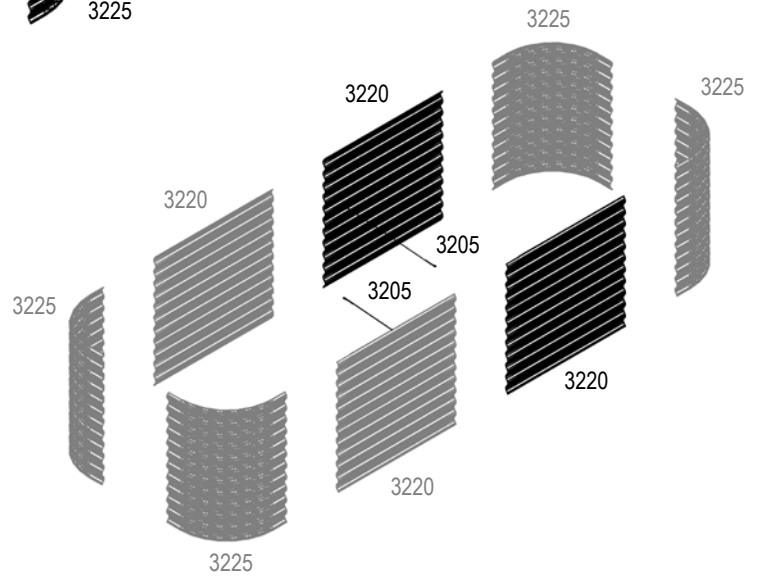

VM0030gb-R

- BASIC 858

- EXTENSION 858

- CURVE 858

- ROUND 858

1

BASIC 858

3225

**EXTENSION 858
(+ BASIC 858)**

**CURVE 858
(+ BASIC 858)**

ROUND 858

VM0030gb-R

2

7mm
8mm

7mm
8mm

T25

VM0030gb-R

Item No.	Part	Sect. Ref.	Size mm	Quantity 858			
				Basic	Ext.	Curve	Round
3201		- (2)	Ø4.8 x 6	150x	50x	100x	100x
3202		2	M5	-	4x	4x	-
3203		2	M5	-	4x	4x	-
3204		2	M3	-	4x	4x	-
3205		1 2	1000	-	2x	2x	-
3220		1 2	900 x 858	2x	2x	2x	-

Item No.	Part	Sect. Ref.	Size mm	Quantity 858			
				Basic	Ext.	Curve	Round
3225		1 2	459 x 858	4x	-	1x	4x
3230		1 2	459 X 858	-	-	1x	-
3324		2	M5 x 7	150x	50x	100x	100x
3325		2	Ø9.5/5.5	300x	100x	200x	200x
3326		2	M5	150x	50x	100x	100x
7395		2	Ø12/6.5	-	4x	4x	-