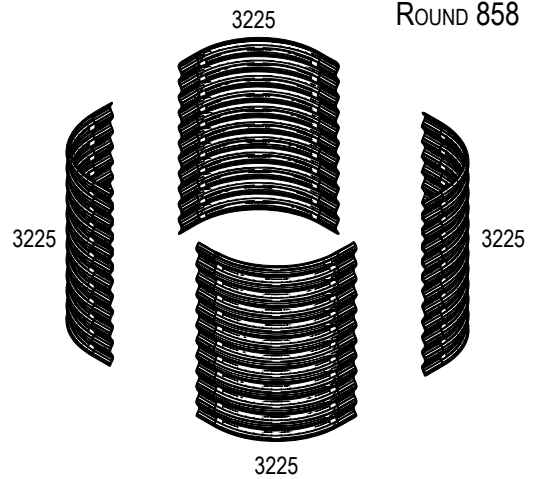

VM0030gb-R

- BASIC 858

- EXTENSION 858

- CURVE 858

- ROUND 858

1

BASIC 858

3225

**EXTENSION 858
(+ BASIC 858)**

**CURVE 858
(+ BASIC 858)**

ROUND 858

VM0030gb-R

2

7mm
8mm

7mm
8mm

T25

VM0030gb-R

Item No.	Part	Sect. Ref.	Size mm	Quantity 858			
				Basic	Ext.	Curve	Round
3201		- (2)	Ø4.8 x 6	150x	50x	100x	100x
3202		2	M5	-	4x	4x	-
3203		2	M5	-	4x	4x	-
3204		2	M3	-	4x	4x	-
3205		1 2	1000	-	2x	2x	-
3220		1 2	900 x 858	2x	2x	2x	-

Item No.	Part	Sect. Ref.	Size mm	Quantity 858			
				Basic	Ext.	Curve	Round
3225		1 2	459 x 858	4x	-	1x	4x
3230		1 2	459 X 858	-	-	1x	-
3324		2	M5 x 7	150x	50x	100x	100x
3325		2	Ø9.5/5.5	300x	100x	200x	200x
3326		2	M5	150x	50x	100x	100x
7395		2	Ø12/6.5	-	4x	4x	-