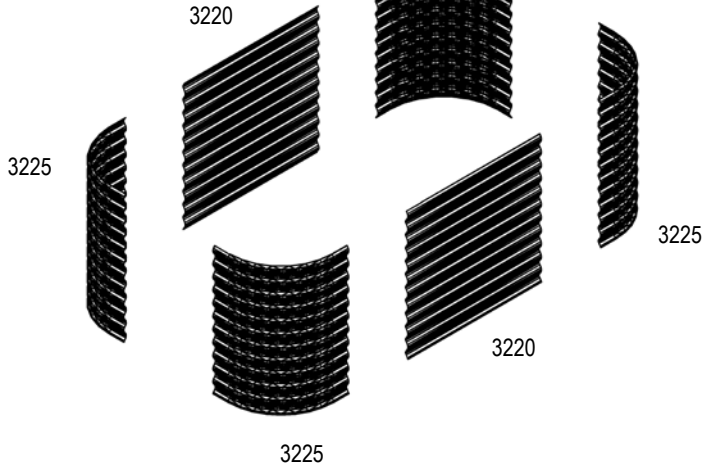

VM0030gb-R

- BASIC 858

- EXTENSION 858

- CURVE 858

- ROUND 858

1

BASIC 858

3225

**EXTENSION 858
(+ BASIC 858)**

**CURVE 858
(+ BASIC 858)**

ROUND 858

VM0030gb-R

2

7mm
8mm

7mm
8mm

T25

VM0030gb-R

Item No.	Part	Sect. Ref.	Size mm	Quantity 858			
				Basic	Ext.	Curve	Round
3201		- (2)	Ø4.8 x 6	150x	50x	100x	100x
3202		2	M5	-	4x	4x	-
3203		2	M5	-	4x	4x	-
3204		2	M3	-	4x	4x	-
3205		1 2	1000	-	2x	2x	-
3220		1 2	900 x 858	2x	2x	2x	-

Item No.	Part	Sect. Ref.	Size mm	Quantity 858			
				Basic	Ext.	Curve	Round
3225		1 2	459 x 858	4x	-	1x	4x
3230		1 2	459 X 858	-	-	1x	-
3324		2	M5 x 7	150x	50x	100x	100x
3325		2	Ø9.5/5.5	300x	100x	200x	200x
3326		2	M5	150x	50x	100x	100x
7395		2	Ø12/6.5	-	4x	4x	-