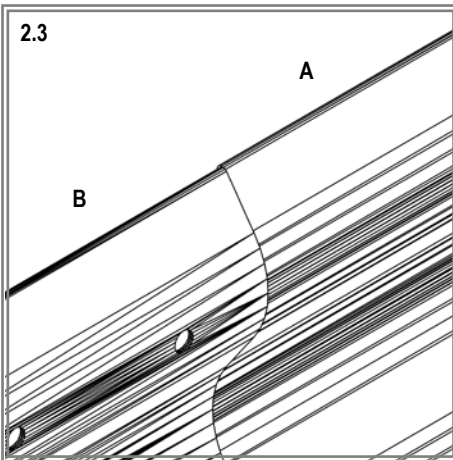

**EXTENSION 858
(+ BASIC 858)**

**CURVE 858
(+ BASIC 858)**

ROUND 858

VM0030gb-R

2

7mm
8mm

7mm
8mm

T25

VM0030gb-R

Item No.	Part	Sect. Ref.	Size mm	Quantity 858			
				Basic	Ext.	Curve	Round
3201		- (2)	Ø4.8 x 6	150x	50x	100x	100x
3202		2	M5	-	4x	4x	-
3203		2	M5	-	4x	4x	-
3204		2	M3	-	4x	4x	-
3205		1 2	1000	-	2x	2x	-
3220		1 2	900 x 858	2x	2x	2x	-

Item No.	Part	Sect. Ref.	Size mm	Quantity 858			
				Basic	Ext.	Curve	Round
3225		1 2	459 x 858	4x	-	1x	4x
3230		1 2	459 X 858	-	-	1x	-
3324		2	M5 x 7	150x	50x	100x	100x
3325		2	Ø9.5/5.5	300x	100x	200x	200x
3326		2	M5	150x	50x	100x	100x
7395		2	Ø12/6.5	-	4x	4x	-