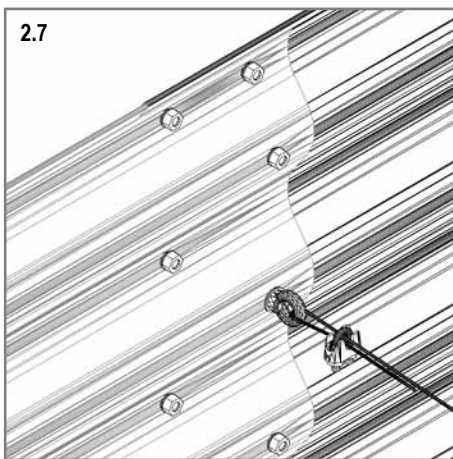

**EXTENSION 858
(+ BASIC 858)**

**CURVE 858
(+ BASIC 858)**

ROUND 858

VM0030gb-R

2

7mm
8mm

7mm
8mm

T25

VM0030gb-R

Item No.	Part	Sect. Ref.	Size mm	Quantity 858			
				Basic	Ext.	Curve	Round
3201		- (2)	Ø4.8 x 6	150x	50x	100x	100x
3202		2	M5	-	4x	4x	-
3203		2	M5	-	4x	4x	-
3204		2	M3	-	4x	4x	-
3205		1 2	1000	-	2x	2x	-
3220		1 2	900 x 858	2x	2x	2x	-

Item No.	Part	Sect. Ref.	Size mm	Quantity 858			
				Basic	Ext.	Curve	Round
3225		1 2	459 x 858	4x	-	1x	4x
3230		1 2	459 X 858	-	-	1x	-
3324		2	M5 x 7	150x	50x	100x	100x
3325		2	Ø9.5/5.5	300x	100x	200x	200x
3326		2	M5	150x	50x	100x	100x
7395		2	Ø12/6.5	-	4x	4x	-