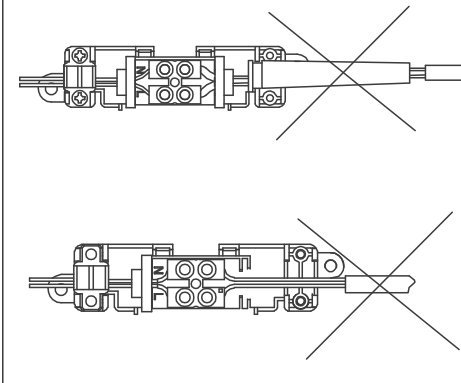

B

④

③

OK

C

LED mirror lamp

Art.-Nr.: 98907/98908

2X

2X

Nicht enthalten (Not included)

A

OFF

B

C

C

22mm
5mm