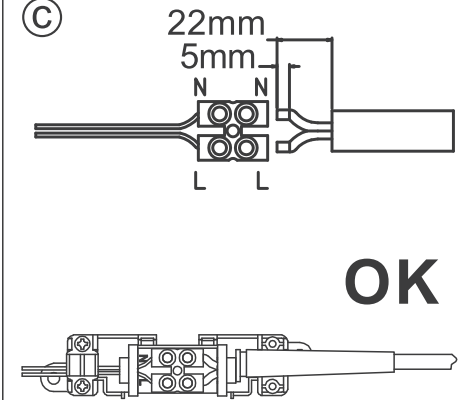

LED mirror lamp

Art.-Nr.: 96064/96065

96066/99297

74051/74061

2X

2X

Nicht enthalten (Not included)

A

B

④

③

OK

C