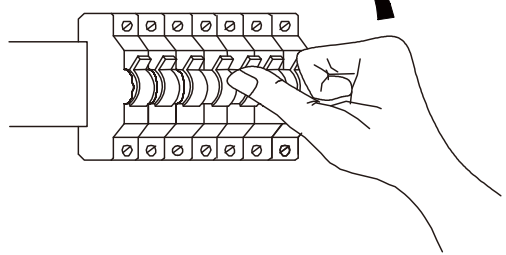

C

C

22mm
5mm

OK

D

ON

LED mirror lamp

Art.-Nr.: 96064/96065/96066