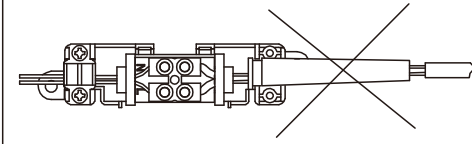

C

C

22mm
5mm

OK

D

ON

LED mirror lamp

Art.-Nr.: 96064/96065/96066