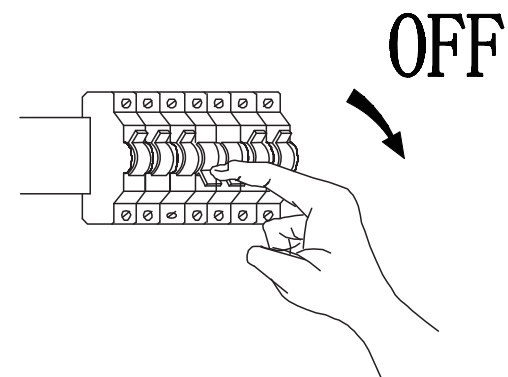

LED mirror lamp

Art.-Nr.: 96064/96065/96066

A

B

C

D