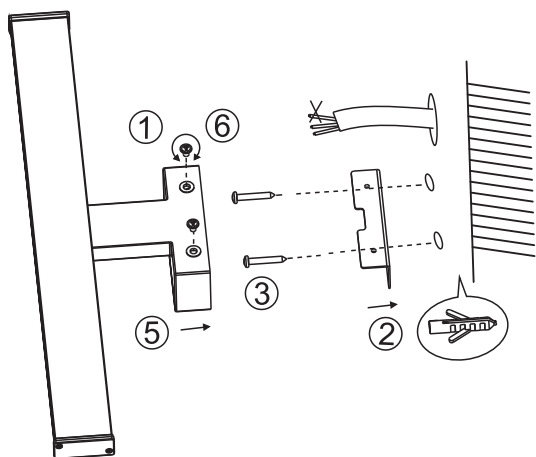

LED mirror lamp

Art.-Nr.: 96064/96065/96066

A

B

C

D