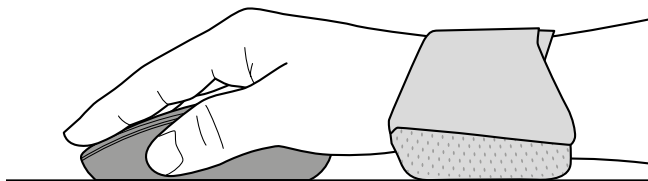

Ergonomic wrist support

Dear Customer

Your new wrist support will help you in your daily work with the keyboard and computer mouse by providing your wrist with an ergonomic supporting surface.

Simply attach it to your wrist with the hook-and-loop fastener. Make sure you position it the right way round: the thicker side of the wedge should point towards your hand.